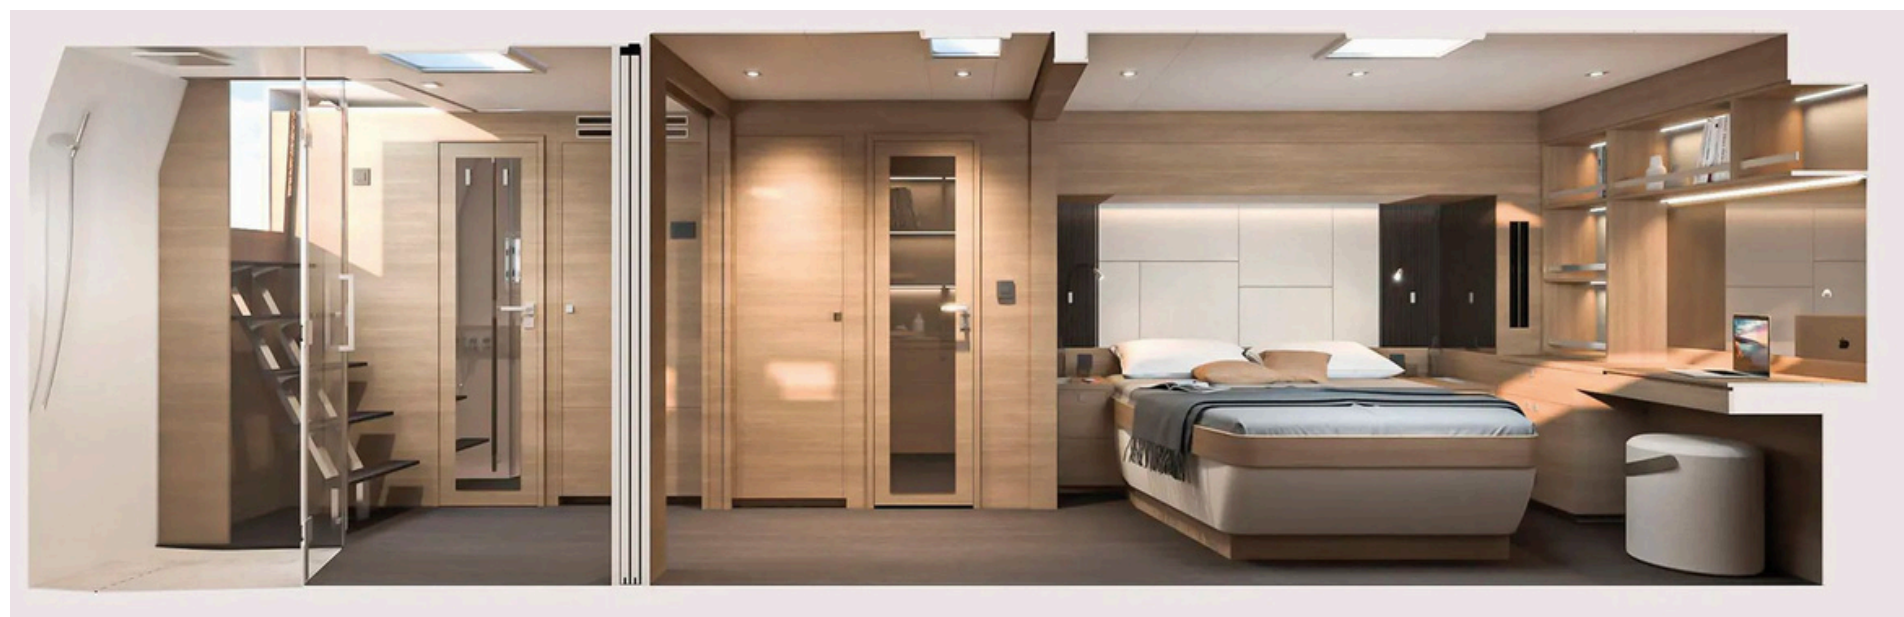

REQUEST THE AMENITIES BROCHURE TO DISCOVER MORE

THE OWNER'S SUITE

Owner's Suite

Owner's Suite

A haven of contemporary elegance, where natural light enhances the warm tones of oak and the refined textures of fine fabrics. Every detail, from the handcrafted finishes to the clean lines of bespoke furnishings, is designed to offer a sense of harmony and absolute comfort. The large sea-view porthole frames the surrounding landscape with effortless grace, while the soft lighting creates an intimate and relaxing atmosphere. A perfect balance of design and serenity.

ALL SUITES FEATURE

HAIR DRYER - LUXURY BATH AMENITIES - WI-FI - SAFETY - SCHUKO PLUG

THE VIP'S SUITES

VIP's Suites

The VIP'S Suites

Two elegant twin suites designed to offer the utmost comfort and a refined sense of well-being. Interiors in natural oak and soft tones create a warm, inviting atmosphere. Every detail — from the upholstered headboards to the integrated ambient lighting — reflects a sense of understated sophistication. The queen-size bed is bathed in gentle light that enhances the textures of fine materials, while the bright en suite bathroom completes the space with a touch of intimate elegance.

ALL SUITES FEATURE

HAIR DRYER - LUXURY BATH AMENITIES - WI-FI - SAFETY - SCHUKO PLUG

THE DELUXE SUITE

Deluxe Suite

The Deluxe Suite

A Warm and versatile, the Deluxe Suite is designed to provide comfort and style throughout the voyage. Two single beds can be combined to form a spacious double, adapting gracefully to guests' needs. Light oak finishes and tailored details lend the space a sense of discreet, contemporary elegance. The en suite bathroom, refined in both design and materials, offers a bright and relaxing atmosphere — completing an experience of genuine well-being at sea.