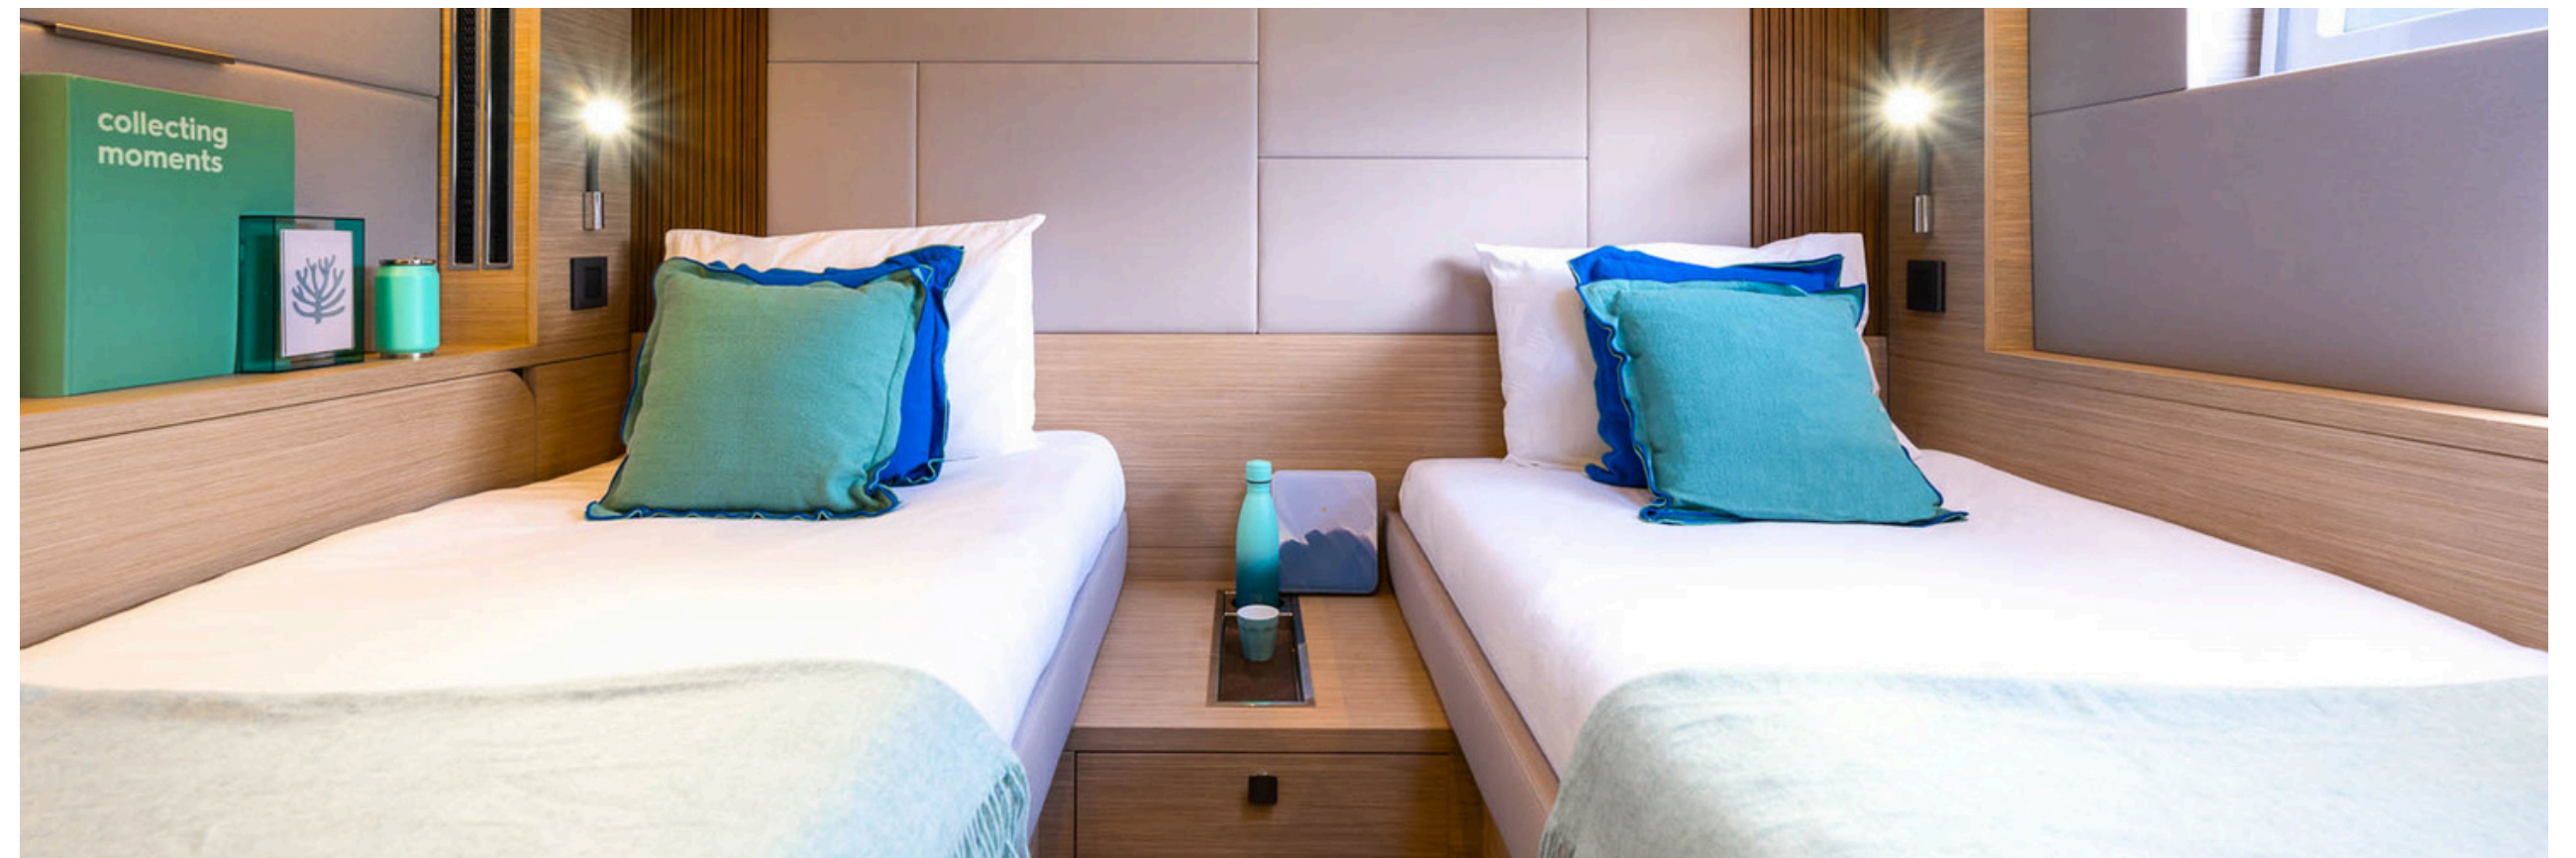

REQUEST THE AMENITIES BROCHURE TO DISCOVER MORE

THE OWNER'S SUITE

Owner's Suite

Owner's Suite

A haven of contemporary elegance, where natural light enhances the warm tones of oak and the refined textures of fine fabrics. Every detail, from the handcrafted finishes to the clean lines of bespoke furnishings, is designed to offer a sense of harmony and absolute comfort. The large sea-view porthole frames the surrounding landscape with effortless grace, while the soft lighting creates an intimate and relaxing atmosphere. A perfect balance of design and serenity.

ALL SUITES FEATURE

HAIR DRYER - LUXURY BATH AMENITIES - WI-FI - SAFETY - SCHUKO PLUG

THE VIP'S SUITES

VIP's Suites

The VIP'S Suites

Two elegant twin suites designed to offer the utmost comfort and a refined sense of well-being. Interiors in natural oak and soft tones create a warm, inviting atmosphere. Every detail — from the upholstered headboards to the integrated ambient lighting — reflects a sense of understated sophistication. The queen-size bed is bathed in gentle light that enhances the textures of fine materials, while the bright en suite bathroom completes the space with a touch of intimate elegance.

ALL SUITES FEATURE

HAIR DRYER - LUXURY BATH AMENITIES - WI-FI - SAFETY - SCHUKO PLUG

THE DELUXE SUITE

Deluxe Suite

The Deluxe Suite

A Warm and versatile, the Deluxe Suite is designed to provide comfort and style throughout the voyage. Two single beds can be combined to form a spacious double, adapting gracefully to guests' needs. Light oak finishes and tailored details lend the space a sense of discreet, contemporary elegance. The en suite bathroom, refined in both design and materials, offers a bright and relaxing atmosphere — completing an experience of genuine well-being at sea.

ALL SUITES FEATURE

HAIR DRYER - LUXURY BATH AMENITIES - WI-FI - SAFETY - SCHUKO PLUG

FOR THE SOPHISTICATED ADVENTURER

SOFIA BAR AND MAIN LOUNGE

DETAILS EVERYWHERE

TERRACE ON THE SEA

SUN PARADISE

SOFIA FLY BRIDGE